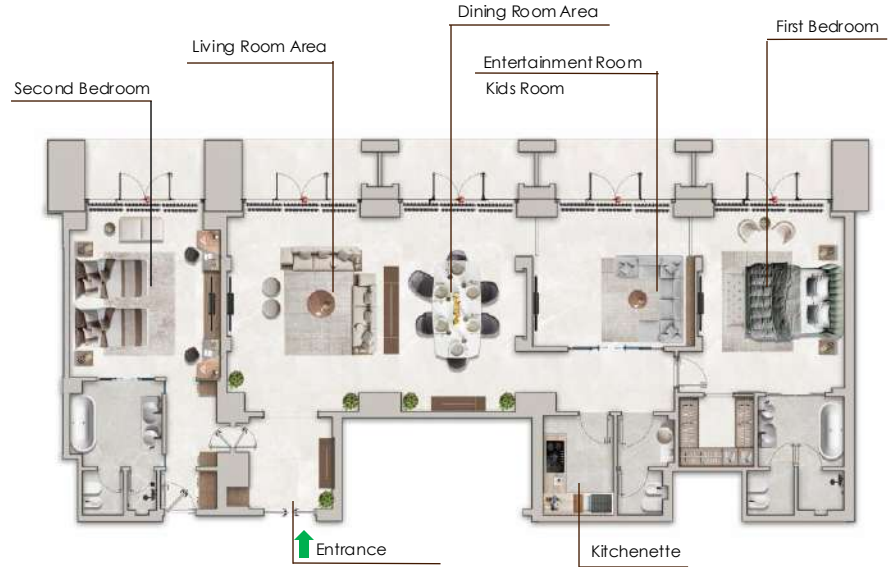

Pictures: <https://bit.ly/4lm5mn9>

2 Adults + 2 Children
Or
3 Adults

1 King Bed
1 Sofa Bed

85

UNITS

12

One-Bedroom Family Suite (SKA)

For next-level comfort, the suite offers a separate lounge and uninterrupted sea views. Designed for families, it features a plush king-sized bed, premium amenities, and an entertainment room with a sofa bed, ensuring a relaxing stay that blends elegance with functionality.

Pictures: <https://bit.ly/4lr22as>

4 Adults + 4 Children

1 King Bed
1 Twin Bed
1 Sofa Bed

213

UNITS

2

Three-Bedroom Presidential Suite (SKP)

Features three elegant bedrooms: two with king beds and one with twin beds plus a well-appointed kitchenette, spacious living rooms, and an office. The master bathroom includes a private sauna and steam room. Floor-to-ceiling windows and a terrace offer breathtaking dual views of the Corniche and Arabian Gulf.

Pictures: <https://bit.ly/4ltQ3sL>

6 Adults + 4 Children

2 King Bed
1 Twin Bed

401

UNITS

2

Four-Bedroom Royal Suite (SXA)

Features four bedrooms, three with king-sized beds and one with twin beds, living and dining areas, and a fully equipped kitchenette. Terrace on both sides offer stunning views of the Arabian Gulf and the Corniche. Includes a private sauna and steam rooms for ultimate relaxation.