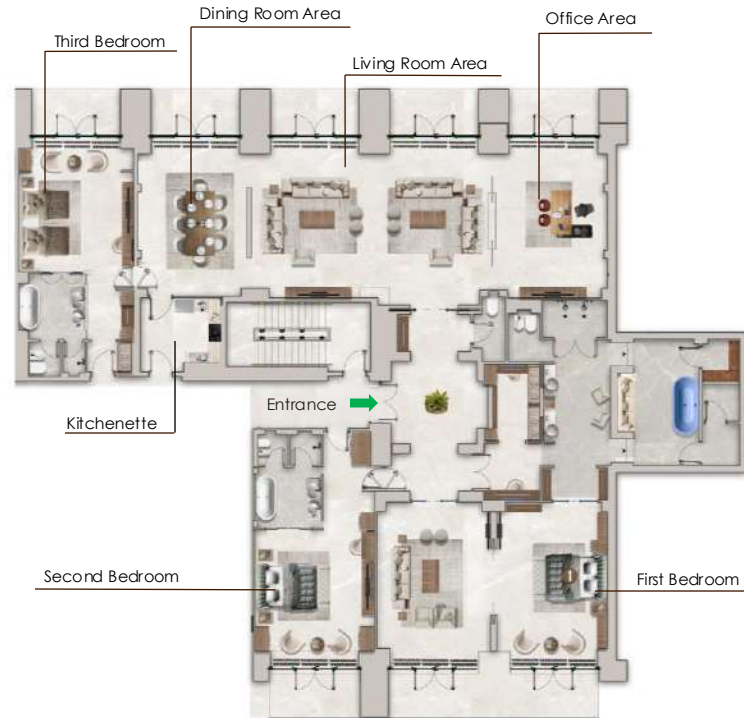

Pictures: <https://bit.ly/4lm5mn9>

2 Adults + 2 Children
Or
3 Adults

1 King Bed
1 Sofa Bed

85

UNITS

12

One-Bedroom Family Suite (SKA)

For next-level comfort, the suite offers a separate lounge and uninterrupted sea views. Designed for families, it features a plush king-sized bed, premium amenities, and an entertainment room with a sofa bed, ensuring a relaxing stay that blends elegance with functionality.

Pictures: <https://bit.ly/4co86fl>

2 Adults + 4 Children

1 King Bed
1 Sofa Bed

125

UNITS

16

Two-Bedroom Deluxe Suite (S2C)

Features a master bedroom with a king bed, a twin bedroom, and a living area with sofa bed. En-suite bathrooms, luxury amenities, offering Arabian Gulf views.

Pictures: <https://bit.ly/4lr22as>

4 Adults + 4 Children

1 King Bed
1 Twin Bed
1 Sofa Bed

213

UNITS

2

Three-Bedroom Presidential Suite (SKP)

Features three elegant bedrooms: two with king beds and one with twin beds plus a well-appointed kitchenette, spacious living rooms, and an office. The master bathroom includes a private sauna and steam room. Floor-to-ceiling windows and a terrace offer breathtaking dual views of the Corniche and Arabian Gulf.

Pictures: <https://bit.ly/4ltQ3sL>

6 Adults + 4 Children

2 King Bed
1 Twin Bed

401

UNITS

2

Four-Bedroom Royal Suite (SXA)

Features four bedrooms, three with king-sized beds and one with twin beds, living and dining areas, and a fully equipped kitchenette. Terrace on both sides offer stunning views of the Arabian Gulf and the Corniche. Includes a private sauna and steam rooms for ultimate relaxation.