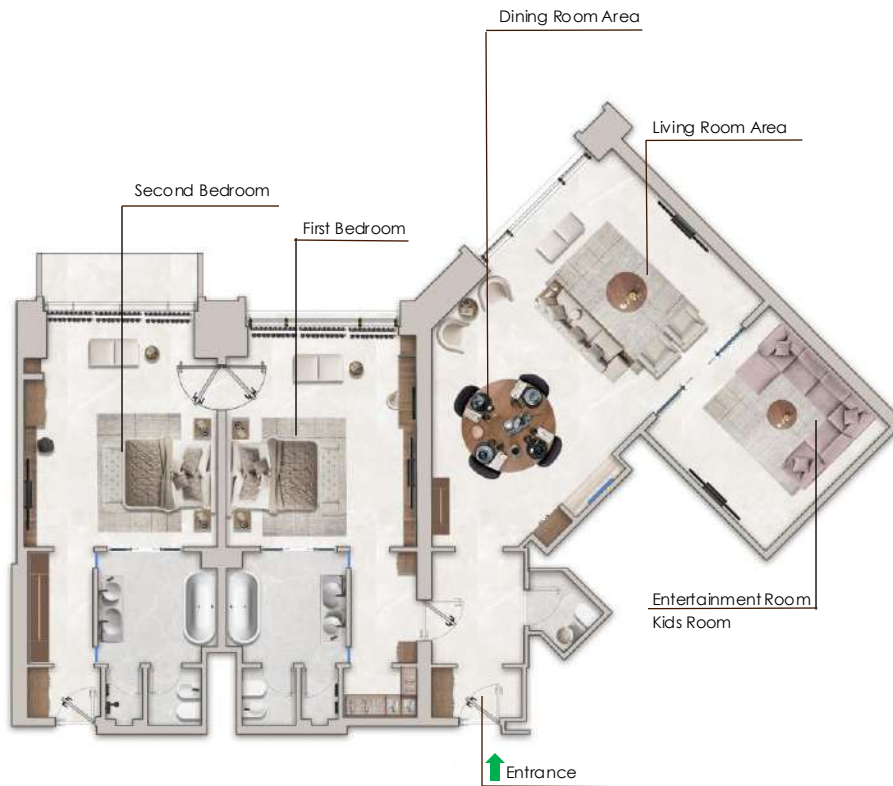

Pictures: <https://bit.ly/4j7CoL8>

4 Adults + 2 Children
Or
5 Adults

1 King Bed
1 Twin Beds
1 Sofa Bed

152

UNITS

18

Two-Bedroom Family Suite (D3A/D3B)

Features a master bedroom with two king beds, and a living area with a sofa bed. It features a separate entertainment room with a sofa bed and a premium sound system with picturesque Arabian Gulf views.

Pictures: <https://bit.ly/4j0J3Sz>

4 Adults + 4 Children

2 King Bed
2 Sofa Beds

173

UNITS

16

Two-Bedroom King Suite (SKB)

Features two bedrooms, one with a king-sized bed and the other with twin beds, a living room, and an entertainment room with a sofa bed and a premium sound system. Balcony offers breathtaking views of the capital's cityscape or the Arabian Gulf.

Pictures: <https://bit.ly/4lr22as>

4 Adults + 4 Children

1 King Bed
1 Twin Bed
1 Sofa Bed

213

UNITS

2

Three-Bedroom Presidential Suite (SKP)

Features three elegant bedrooms: two with king beds and one with twin beds plus a well-appointed kitchenette, spacious living rooms, and an office. The master bathroom includes a private sauna and steam room. Floor-to-ceiling windows and a terrace offer breathtaking dual views of the Corniche and Arabian Gulf.

Pictures: <https://bit.ly/4ltQ3sL>

6 Adults + 4 Children

2 King Bed
1 Twin Bed

401

UNITS

2

Four-Bedroom Royal Suite (SXA)

Features four bedrooms, three with king-sized beds and one with twin beds, living and dining areas, and a fully equipped kitchenette. Terrace on both sides offer stunning views of the Arabian Gulf and the Corniche. Includes a private sauna and steam rooms for ultimate relaxation.